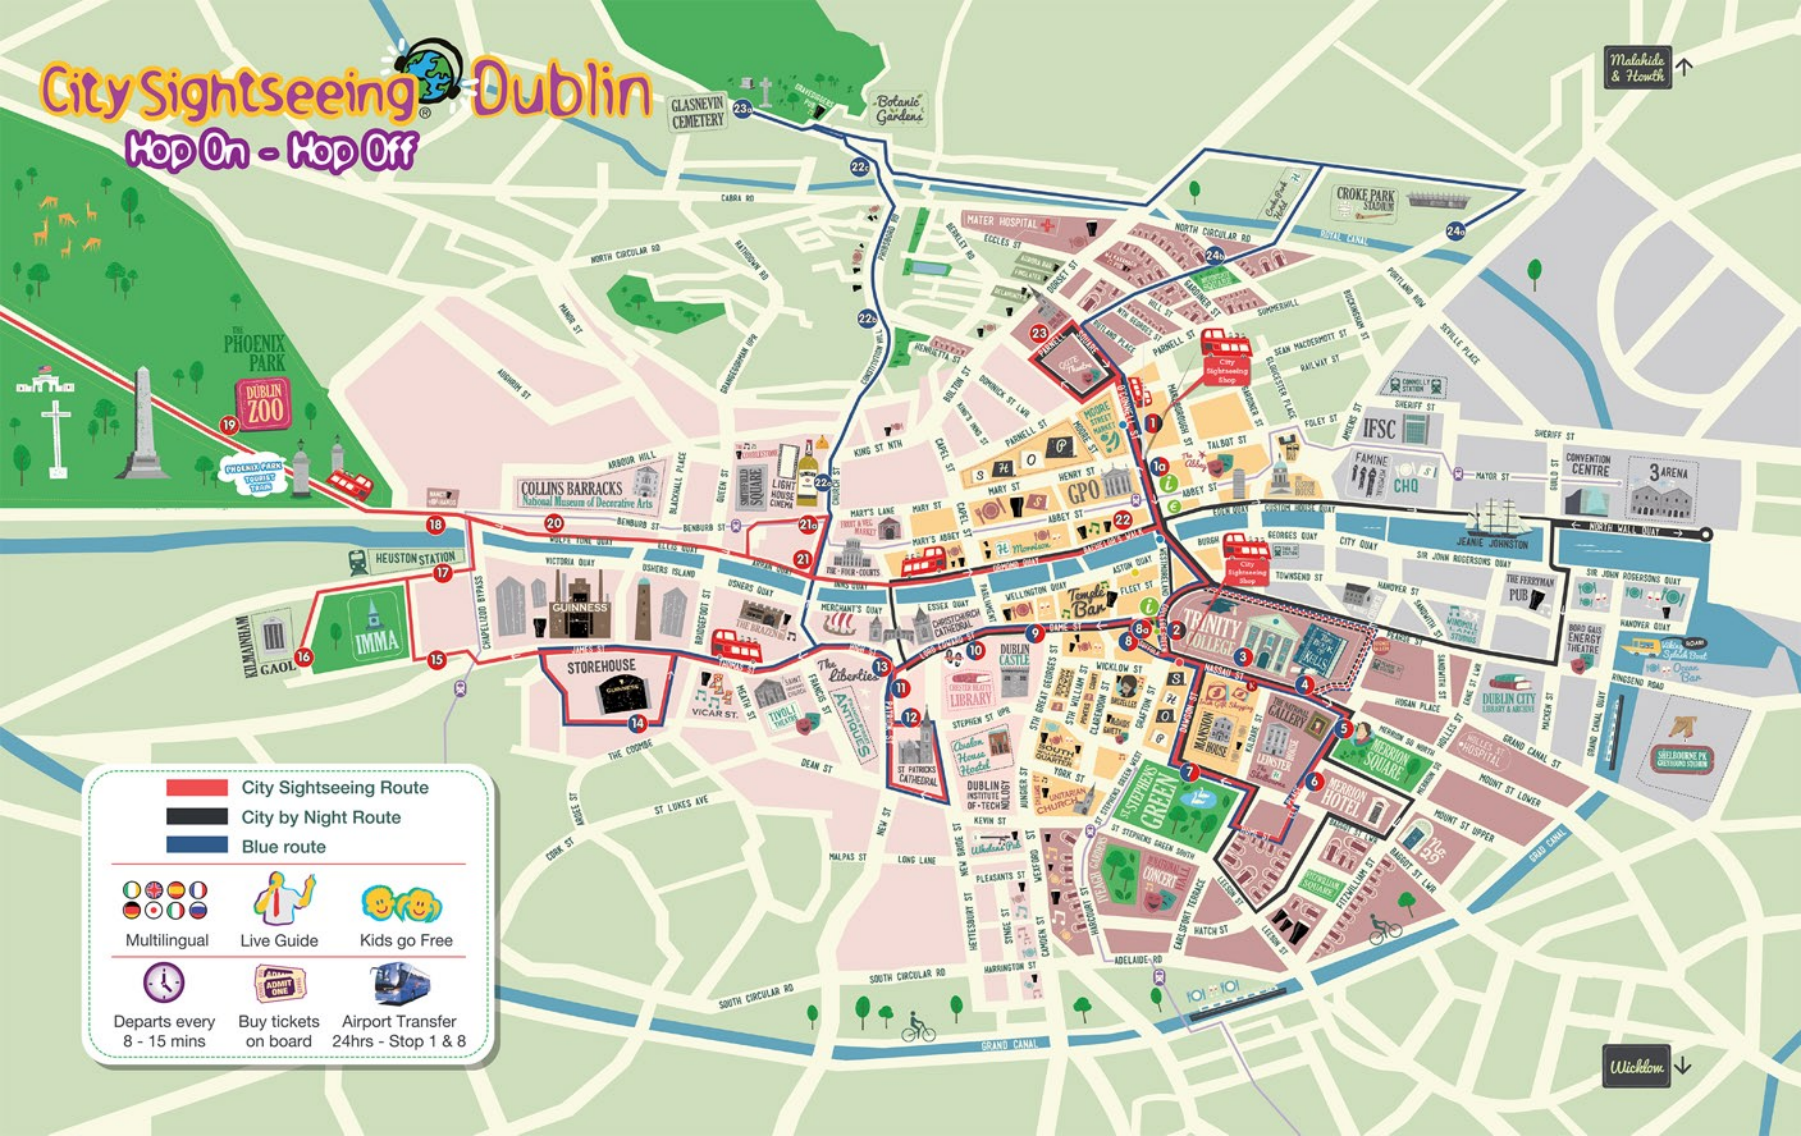

City Sightseeing Dublin

Hop On - Hop Off

Malahide & Howth ↑

	City Sightseeing Route
	City by Night Route
	Blue route
	Multilingual
	Live Guide
	Kids go Free
	Departs every 8 - 15 mins
	Buy tickets on board
	Airport Transfer 24hrs - Stop 1 & 8

Wicklow ↓